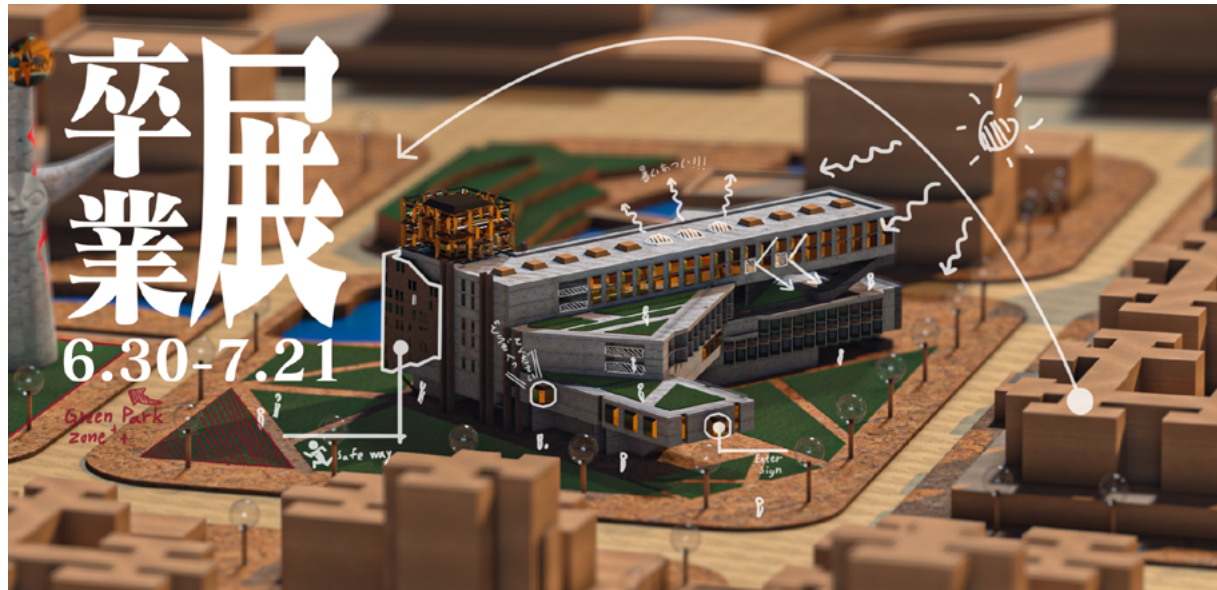

垂

倉

築

地

VISUAL

ORGANIZED BY THE GOSSTROY OR STATE COMMITTEE FOR CONSTRUCTION IN THE SOVIET UNION, CONSTRUCTED BY THE SHIGEKURA TSUKUJI KANSHIKUJOHNA, PEOPLE'S SPORTSMEET PLAN, 1989

INTRODUCTION

Hey **Seio** here. This project is based on my graduation project, which is an apartment of soviet style, Futurism and Megastructure, and inspired by Metabolism.

**POSTER
&
LOGO**

COPYRIGHT ALL RIGHTS RESEVERED SEIO

卒業展

6.30-7.21

Baker Park zone

重慶
茶地

絕贊開催中

COPYRIGHT
SEIO
2021