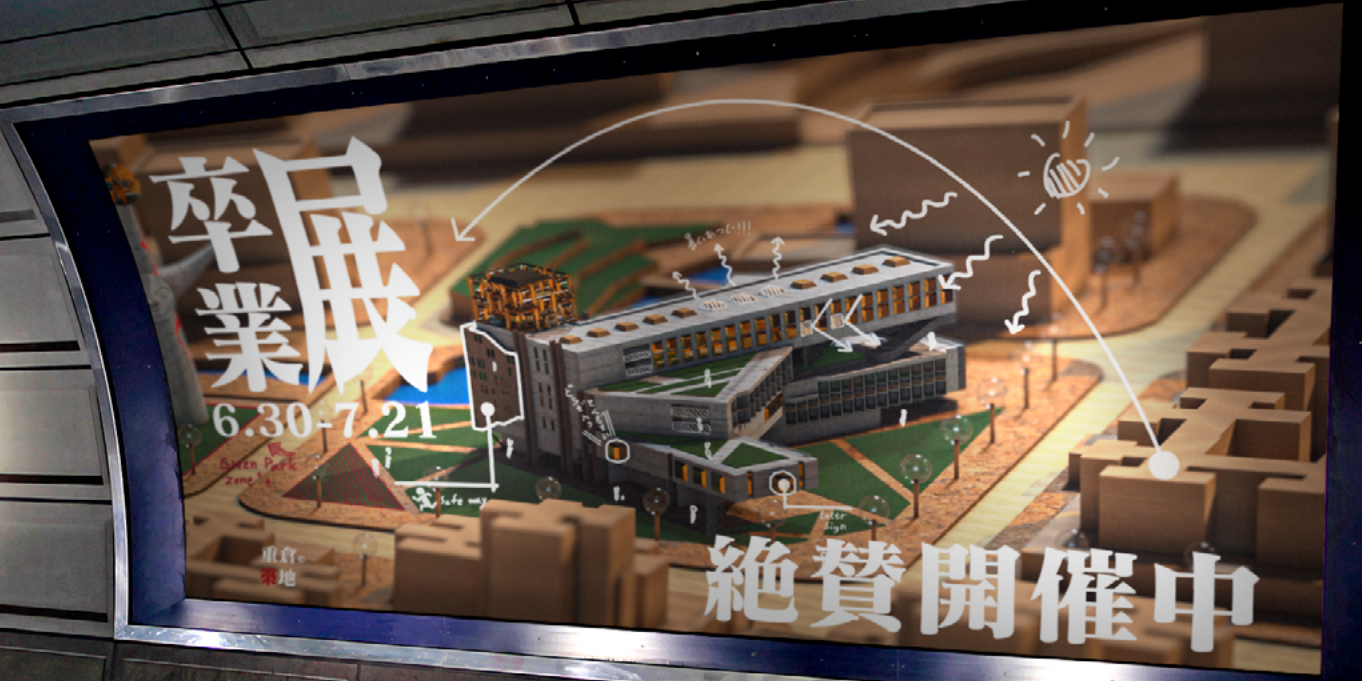

垂

倉

築

地

VISUAL

ORGANIZED BY THE GOSSTROY OR STATE COMMITTEE FOR CONSTRUCTION IN THE SOVIET UNION, CONSTRUCTED BY THE SHIGEKURA TSUKUJI KANSHIKUJOHNA, PEOPLE'S SPORTSMEET PLAN, 1989

INTRODUCTION

Hey **Seio** here. This project is based on my graduation project, which is an apartment of soviet style, Futurism and Megastructure, and inspired by Metabolism.

**POSTER
&
LOGO**

COPYRIGHT ALL RIGHTS RESEVERED SEIO

卒業展

6.30-7.21

Baker Park zone

重慶
茶地

絕贊開催中

COPYRIGHT
SEIO
2021